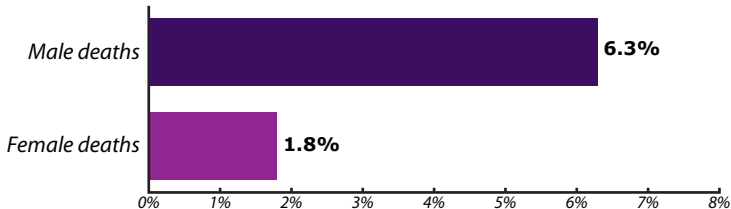

Alcohol Consumption: A Deadly Habit

A recent study links alcohol consumption with one in 25 deaths worldwide; that's approximately *four deaths per minute* attributable to alcohol:*

% attributable to alcohol consumption